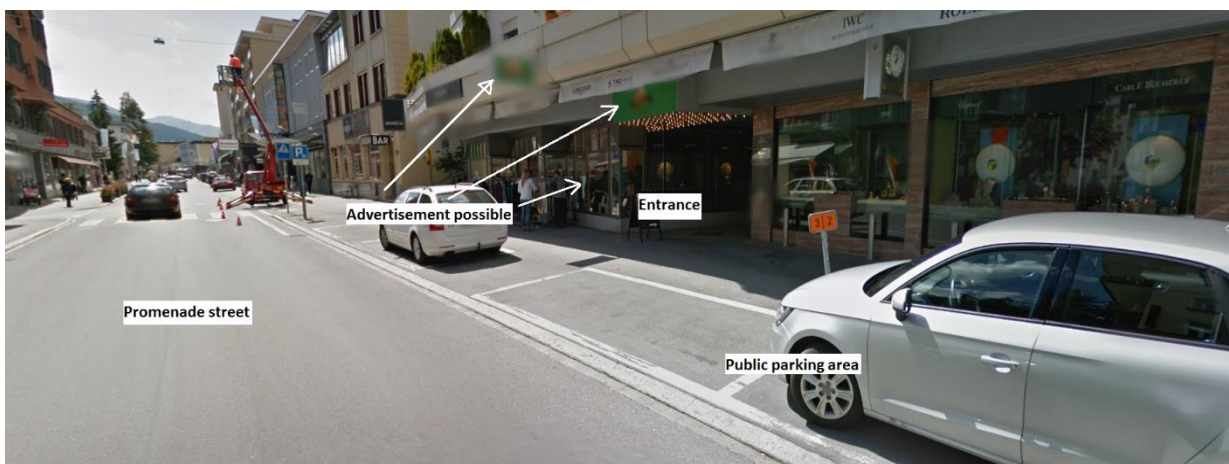

Davos WEF 2021 - Offer P69

Welcome lounge/receiving location in Davos Platz

Stylish pub (70m²) in the heart of Davos Platz at the well frequented main road. The location can be used for official welcome parties, exhibition, panel discussion, etc. several high digital TVs and an additional outside smoking area complete the facilities. Drinks, finger food and serving staff can be provided upon request. Address: Promenade 69, 7270 Davos Platz. Capacity: approx. 50 people